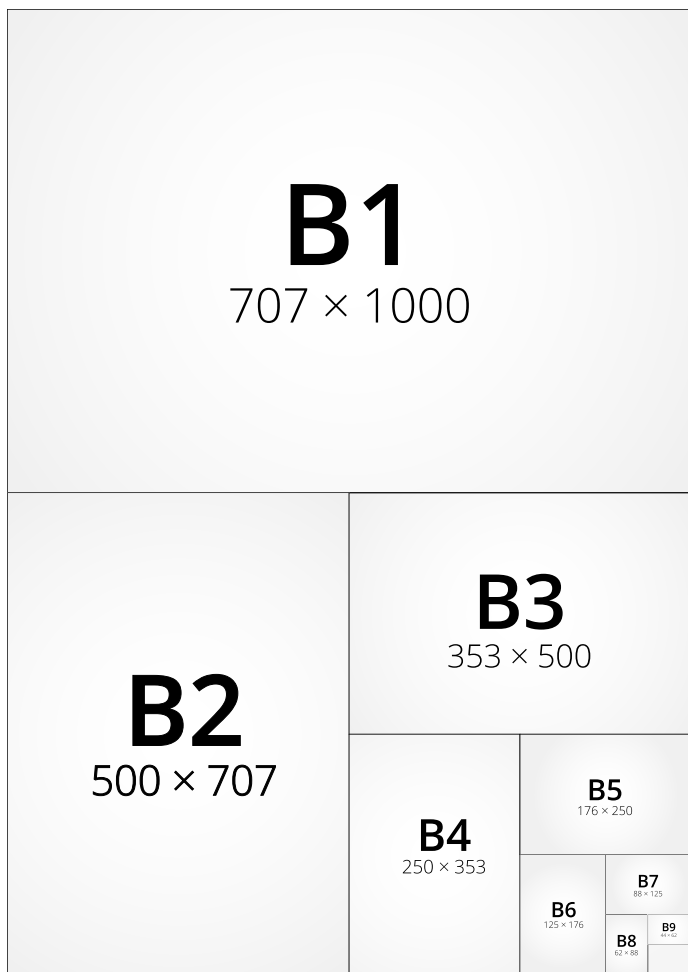

ISO B paper sizes

The dimensions of the B series paper sizes are defined by the ISO 216 international paper size standard. The B series is not as common as the A series. The B series uses an aspect ratio of 1:√2. The area of the B series paper sheets is the geometric mean of the A series sheets. For example, B1 is between A0 and A1 in size.

ISO C paper sizes

The dimensions of the C series sizes are defined by the ISO 269 paper size standard. The C series is most commonly used for envelopes. The aspect ratio of C series envelopes is 1:√2, and this means that an A4 sheet of paper when folded in half, parallel to its smaller sides, will fit nicely into a C5 envelope.

B1 707 x 1000mm
27.83 x 39.37 inches

B2 500 x 707mm
19.69 x 27.83 inches

C1 917 x 648mm
36.1 x 25.51 inches

C2 648 x 458mm
25.51 x 18.03 inches

B3 353 x 500mm
13.90 x 19.69 inches

B4 250 x 353mm
9.84 x 13.90 inches

C3 458 x 324mm
18.03 x 12.76 inches

C4 324 x 229mm
12.76 x 9.02 inches

B5 176 x 250mm
6.93 x 9.84 inches

B6 125 x 176mm
4.92 x 6.93 inches

C5 229 x 162mm
9.02 x 6.38 inches

C6 162 x 114mm
6.38 x 4.49 inches

B7 88 x 125mm
3.46 x 4.92 inches

B8 62 x 88mm
2.44 x 3.46 inches

C7 114 x 81mm
4.49 x 3.2 inches

C8 81 x 57mm
3.2 x 2.2 inches

T +44 (0)1935 477555

E SALES@BLAKE-ENVELOPES.COM

W BLAKE-ENVELOPES.COM

Blake