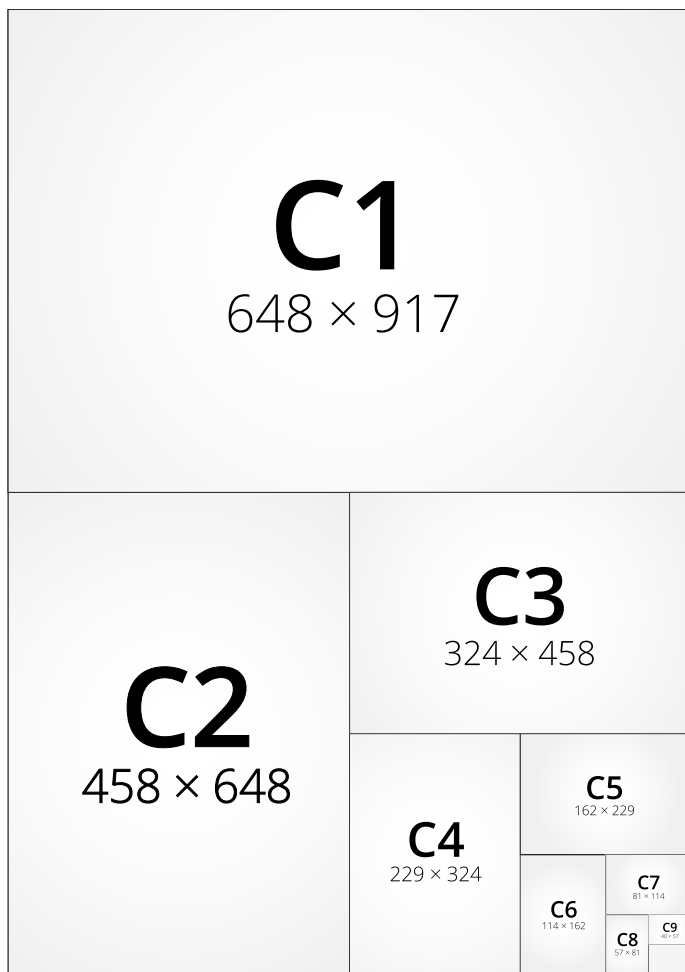

ISO B paper sizes

The dimensions of the B series paper sizes are defined by the ISO 216 international paper size standard. The B series is not as common as the A series. The B series uses an aspect ratio of 1:√2. The area of the B series paper sheets is the geometric mean of the A series sheets. For example, B1 is between A0 and A1 in size.

ISO C paper sizes

The dimensions of the C series sizes are defined by the ISO 269 paper size standard. The C series is most commonly used for envelopes. The aspect ratio of C series envelopes is 1:√2, and this means that an A4 sheet of paper when folded in half, parallel to its smaller sides, will fit nicely into a C5 envelope.

B1 707 x 1000mm
27.83 x 39.37 inches

B2 500 x 707mm
19.69 x 27.83 inches

C1 917 x 648mm
36.1 x 25.51 inches

C2 648 x 458mm
25.51 x 18.03 inches

B3 353 x 500mm
13.90 x 19.69 inches

B4 250 x 353mm
9.84 x 13.90 inches

C3 458 x 324mm
18.03 x 12.76 inches

C4 324 x 229mm
12.76 x 9.02 inches

B5 176 x 250mm
6.93 x 9.84 inches

B6 125 x 176mm
4.92 x 6.93 inches

C5 229 x 162mm
9.02 x 6.38 inches

C6 162 x 114mm
6.38 x 4.49 inches

B7 88 x 125mm
3.46 x 4.92 inches

B8 62 x 88mm
2.44 x 3.46 inches

C7 114 x 81mm
4.49 x 3.2 inches

C8 81 x 57mm
3.2 x 2.2 inches

T +44 (0)1935 477555

E SALES@BLAKE-ENVELOPES.COM

W BLAKE-ENVELOPES.COM

Blake