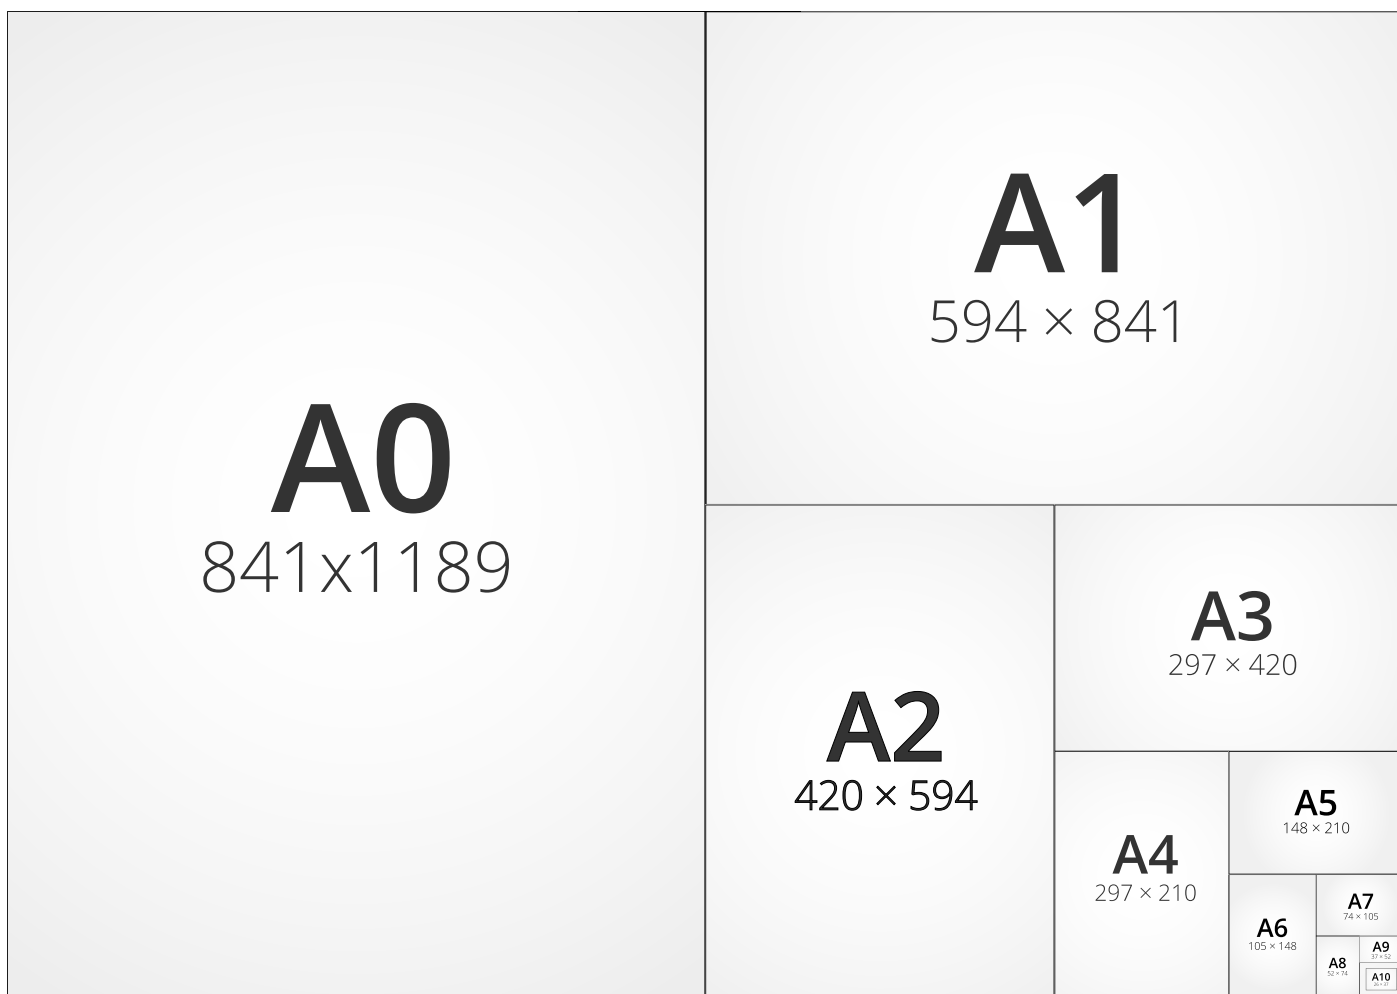

# Paper Sizes Explained

The A-series consists of a logical set of paper sizes that are defined by the ISO 216 standard. The largest size A0 measures one square meter. The height/width ratio remains constant (1:1.41) for all sizes. This simple means you get the A1 size by folding an A0 paper in two along its short side. Then fold the A1 size in two to get an A2 size paper, and so on.

**A0** 841 x 1189mm  
33.11 x 46.81 inches

**A1** 594 x 841mm  
23.39 x 33.11 inches

**A2** 420 x 841mm  
16.54 x 23.39 inches

**A3** 297 x 420mm  
11.69 x 16.54 inches

**A4** 210 x 297mm  
8.27 x 11.69 inches

**B4** 250 x 353mm  
9.84 x 13.90 inches

**C3** 458 x 324mm  
18.03 x 12.76 inches

**C4** 324 x 229mm  
12.76 x 9.02 inches

**B5** 176 x 250mm  
6.93 x 9.84 inches

**B6** 125 x 176mm  
4.92 x 6.93 inches

**C5** 229 x 162mm  
9.02 x 6.38 inches